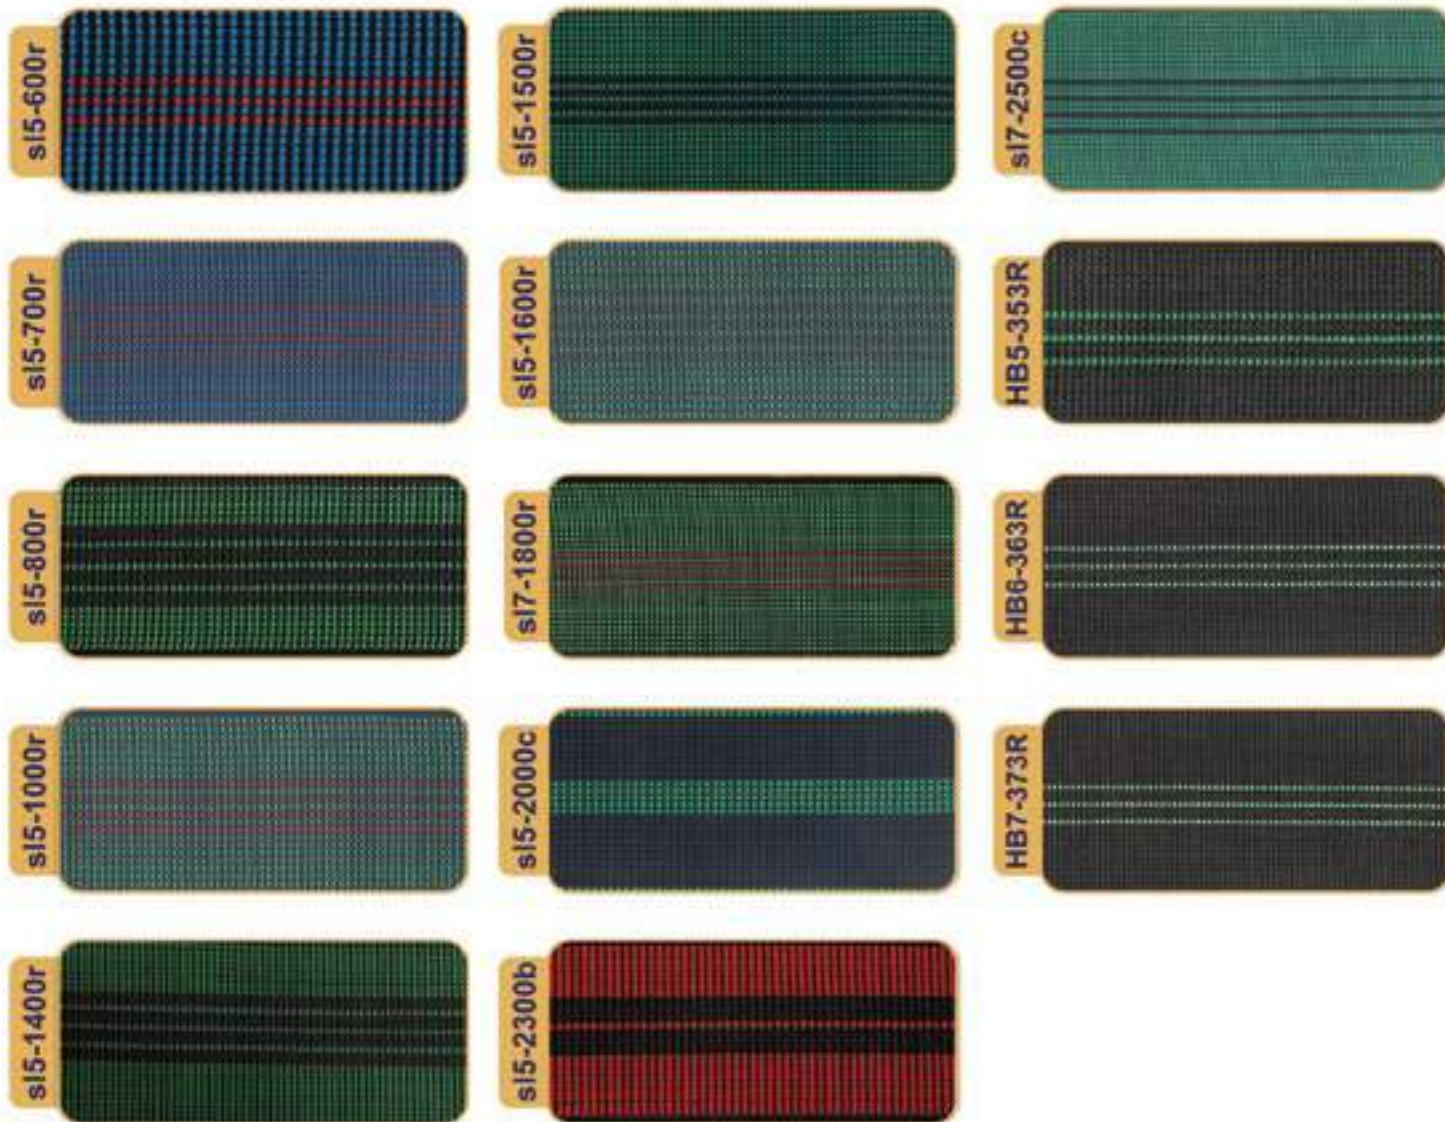

Sofa Elastic Webbing

Sofa elastic webbing is provided for use on furniture frames or to support seat and back cushions. It has a unique structure which provides controlled longitudinal stretch to support heavy loads such as the weight of several adults simultaneously.